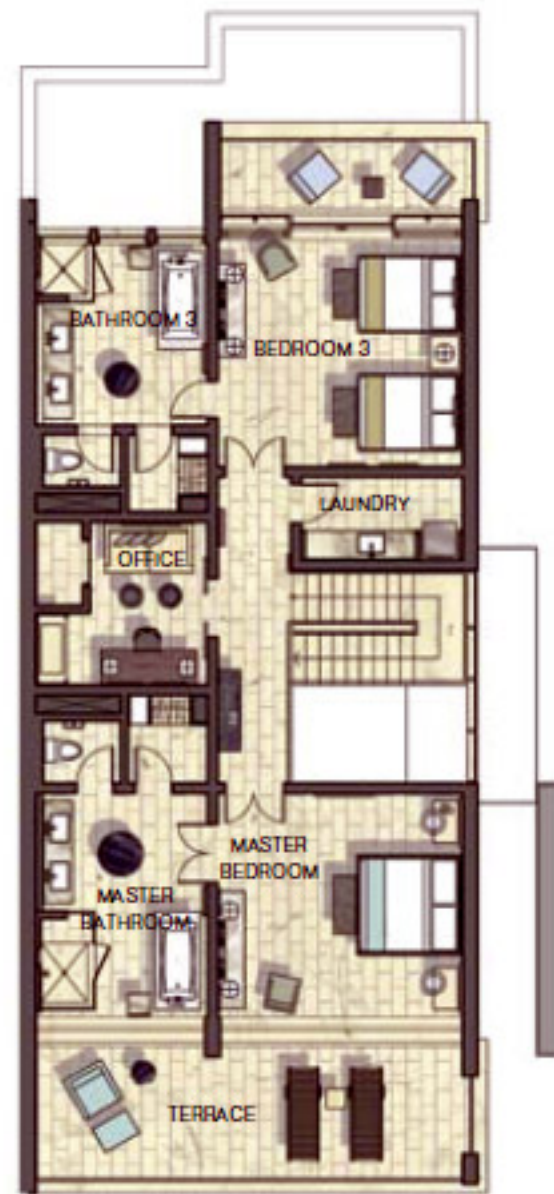

First Floor

Second Floor

SEACLIFF HOUSE 135-137

3,099-3,100 Interior Square Feet 1,099-1,126 Exterior Square Feet 4,198-4,226 Total Square Feet

Artist's conceptual rendering. All square footages are approximate and subject to revision.