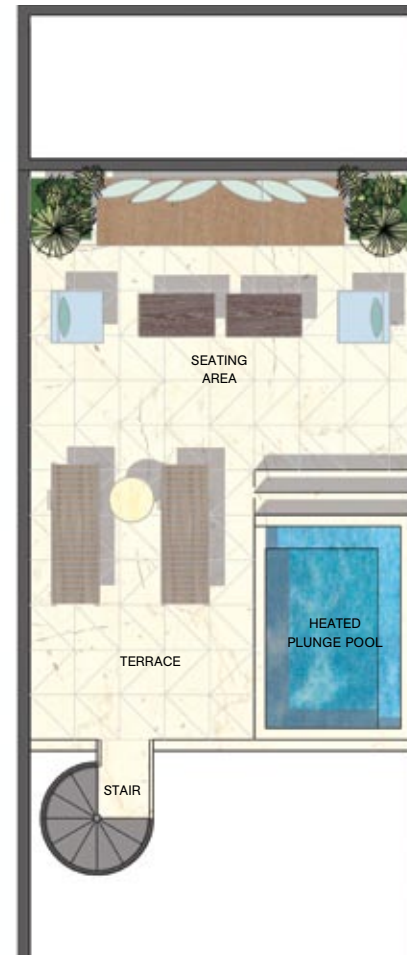

First Floor

Second Floor

POINTHOUSE ELONGATED DELUXE STUDIO

774 Interior Square Feet    726-746 Exterior Square Feet    1,500-1,520 Total Square Feet

Artist's conceptual rendering. All square footages are approximate and subject to revision.